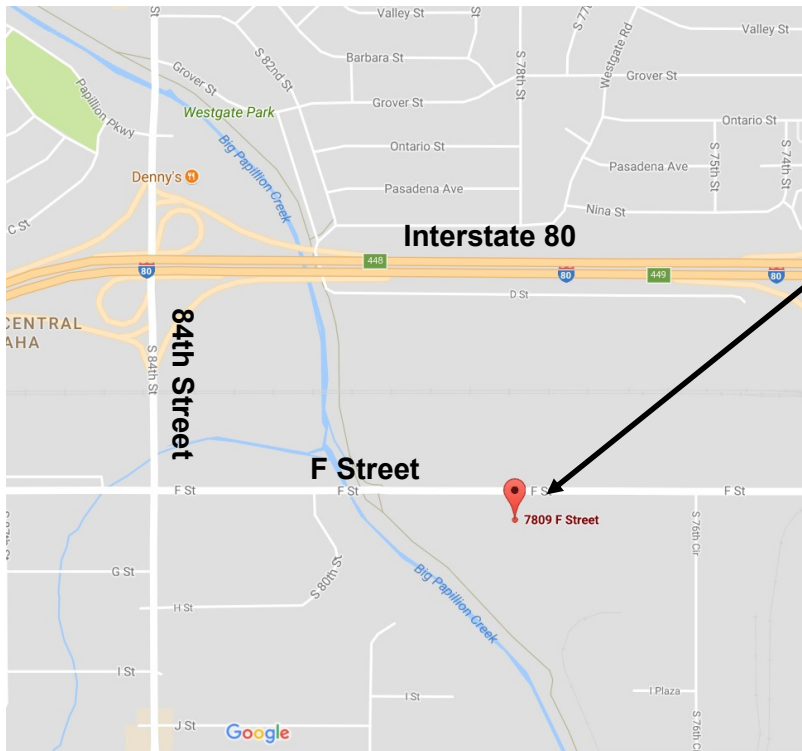

CITY OF OMAHA POLICE IMPOUND

**SEE ATTACHED CATALOG FOR LIST OF VEHICLES AND ITEMS TO BE SOLD.**

**Auction Site is Omaha Police Vehicle Impound Lot at 7809 F St, Omaha, NE**

**Inspect vehicles on auction day from 8 a.m. to 10 a.m. Sale time 10 a.m. sharp.**