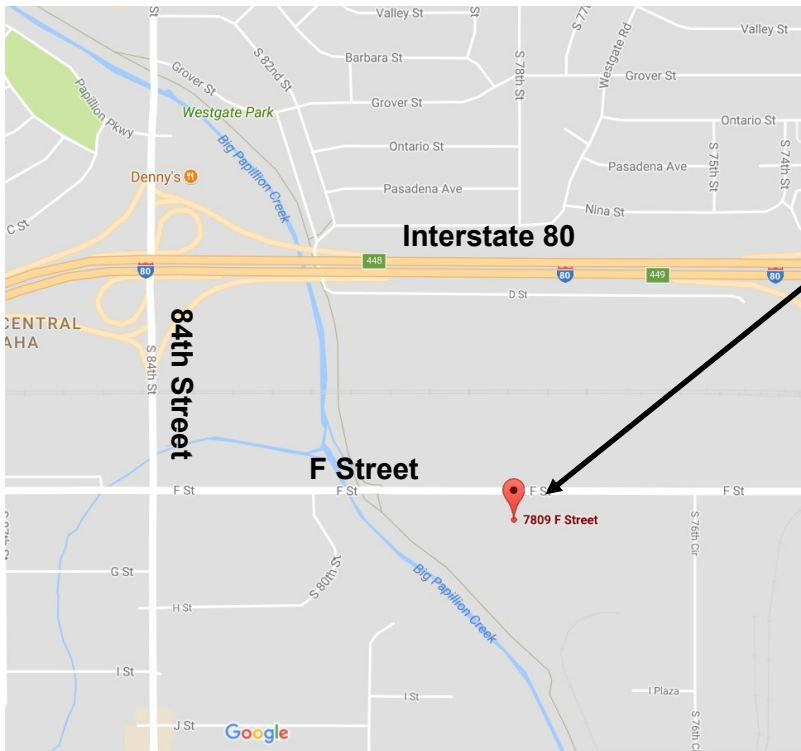

CITY OF OMAHA POLICE IMPOUND

AUCTION

VIEW PHOTOS & MORE INFORMATION AT GPSOLD.COM

Sat, December 15th, 10 a.m. 7809 F St, Omaha, NE

AUCTIONEERS NOTE: Auctions for the City of Omaha Vehicle Impound Lot are held on Saturdays as scheduled and not every Saturday. The dates of the auctions are determined by inventory available. Auction Dates are posted as soon as a date has been finalized. Approximately 70 to 120 vehicles are auctioned on sale days. The vehicles offered range from drivable to salvage. A buyer's fee is added to the purchase price of every vehicle that sells for over \$50. Vehicles may be viewed on auction day from 8 a.m. to 10 a.m. The catalogue may not be an accurate reflection of the disposition of the titles, (i.e. Junk, salvage, previous salvage). The disposition written on the title will be the final arbiter of the sale. All Sales are as is and **FINAL**

SEE ATTACHED CATALOG FOR LIST OF VEHICLES AND ITEMS TO BE SOLD.

Auction Site is Omaha Police Vehicle Impound Lot at 7809 F St, Omaha, NE

Inspect vehicles on auction day from 8 a.m. to 10 a.m. Sale time 10 a.m. sharp.